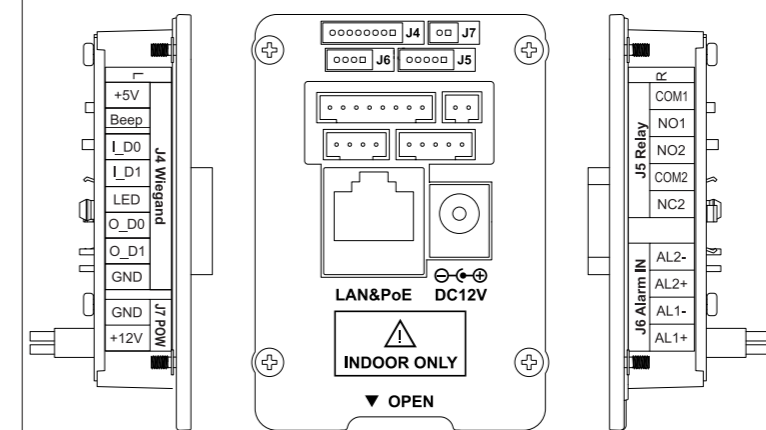

~6~

Grandstream Networks, Inc.

126 Brookline Ave, 3rd Floor
Boston, MA 02215, USA
Tel : +1 (617) 566 - 9300
Fax: +1 (617) 249 - 1987
www.grandstream.com

For Warranty and RMA information, please visit
www.grandstream.com