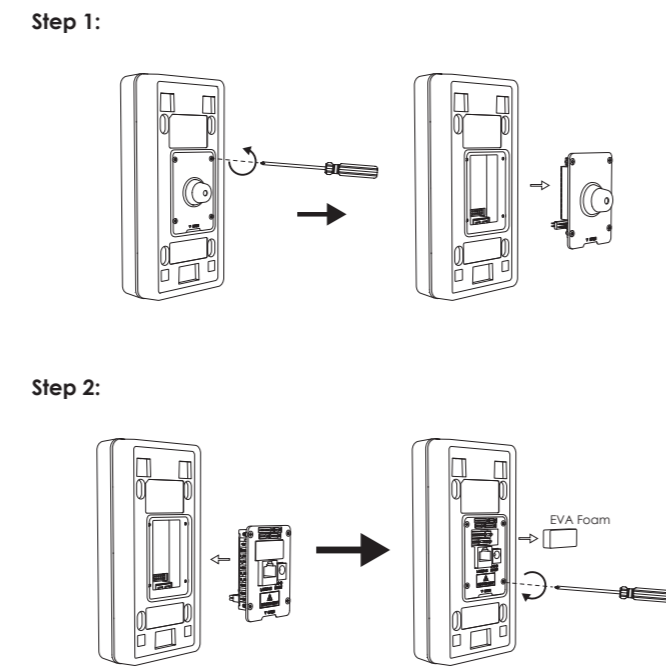

GDS Indoor IF Board
Quick Installation Guide

PACKAGE CONTENTS

~1~

MOUNTING INDOOR INTERFACE BOARD

~2~

POWER INPUT FOR GDS

Option A:

Option B:

Option C:

~3~

WIRING TABLE

| Jack | Pin | Signal | Function |
|-------|-----|--------------------|--------------------------------------|
| RJ45 | / | / | Ethernet, PoE 802.3af Class3, 12.95W |
| DC2.0 | / | / | 12V DC Power Input |
| J7 | 1 | 12V(Red) | 12V DC Power Input |
| | 2 | GND(Black) | |
| J5 | 1 | COM1(Orange) | Alarm Out |
| | 2 | NO1(Green) | |
| | 3 | NO2(White) | Electric Lock |
| | 4 | COM2(Blue) | |
| J6 | 1 | ALARM2_IN-(Brown) | Alarm In |
| | 2 | ALARM2_IN+(Red) | |
| | 3 | ALARM1_IN-(Yellow) | |
| | 4 | ALARM1_IN+(Red) | |
| J4 | 1 | GND(Black) | Wiegand Power GND |
| | 2 | WG_D1_OUT(Orange) | Wiegand Output Signal |
| | 3 | WG_D0_OUT(Brown) | |
| | 4 | LED(Blue) | Wiegand Output LED Signal |
| | 5 | WG_D1_IN(White) | Wiegand Input Signal |
| | 6 | WG_D0_IN(Green) | |
| | 7 | BEEP(Yellow) | Wiegand Output BEEP Signal |
| | 8 | 5V(Red) | Wiegand Power Outp |