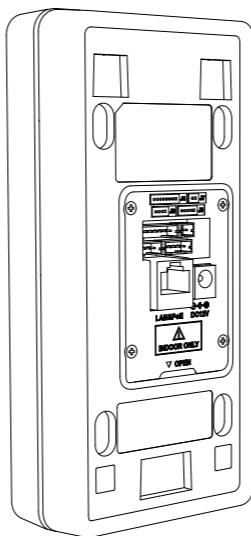

GDS Indoor IF Board
Quick Installation Guide

PACKAGE CONTENTS

~1~

MOUNTING INDOOR INTERFACE BOARD

~2~

POWER INPUT FOR GDS

Option A:

Option B:

Option C:

~3~

WIRING TABLE

| Jack | Pin | Signal | Function |
|-------|-----|--------------------|--------------------------------------|
| RJ45 | / | / | Ethernet, PoE 802.3af Class3, 12.95W |
| DC2.0 | / | / | 12V DC Power Input |
| J7 | 1 | 12V(Red) | 12V DC Power Input |
| | 2 | GND(Black) | |
| J5 | 1 | COM1(Orange) | Alarm Out |
| | 2 | NO1(Green) | |
| | 3 | NO2(White) | Electric Lock |
| | 4 | COM2(Blue) | |
| J6 | 1 | ALARM2_IN-(Brown) | Alarm In |
| | 2 | ALARM2_IN+(Red) | |
| | 3 | ALARM1_IN-(Yellow) | |
| | 4 | ALARM1_IN+(Red) | |
| J4 | 1 | GND(Black) | Wiegand Power GND |
| | 2 | WG_D1_OUT(Orange) | Wiegand Output Signal |
| | 3 | WG_D0_OUT(Brown) | |
| | 4 | LED(Blue) | Wiegand Output LED Signal |
| | 5 | WG_D1_IN(White) | Wiegand Input Signal |
| | 6 | WG_D0_IN(Green) | |
| | 7 | BEEP(Yellow) | Wiegand Output BEEP Signal |
| | 8 | 5V(Red) | Wiegand Power Outp |