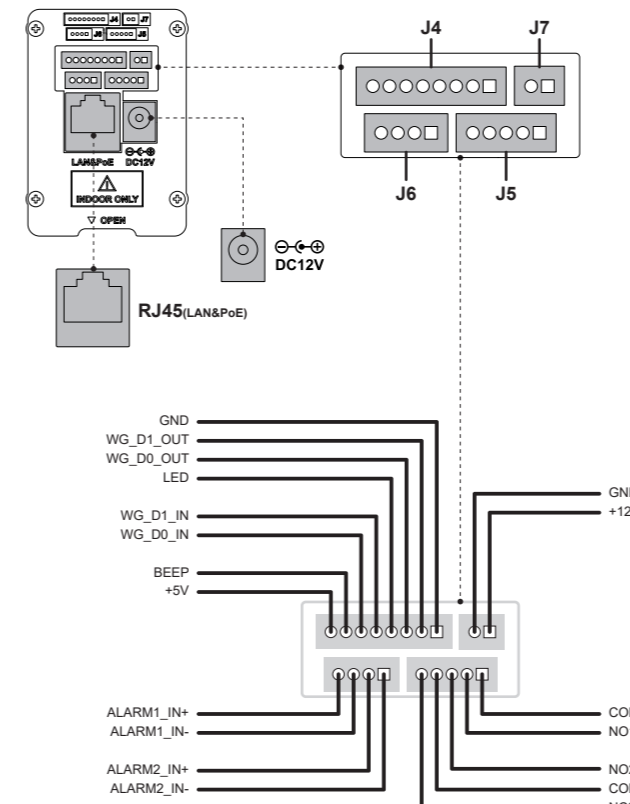

~5~

THREE VIEWS