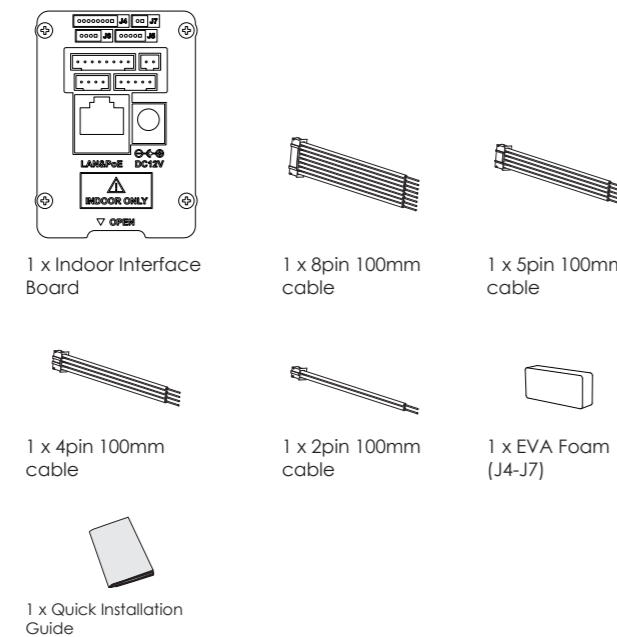

GDS Indoor IF Board
Quick Installation Guide

PACKAGE CONTENTS

~1~

MOUNTING INDOOR INTERFACE BOARD

~2~

POWER INPUT FOR GDS

Option A:

Option B:

Option C:

~3~

WIRING TABLE

| Jack | Pin | Signal | Function |
|-------|-----|--------------------|--------------------------------------|
| RJ45 | / | / | Ethernet, PoE 802.3af Class3, 12.95W |
| DC2.0 | / | / | 12V DC Power Input |
| J7 | 1 | 12V(Red) | 12V DC Power Input |
| | 2 | GND(Black) | |
| J5 | 1 | COM1(Orange) | Alarm Out |
| | 2 | NO1(Green) | |
| | 3 | NO2(White) | Electric Lock |
| | 4 | COM2(Blue) | |
| J6 | 1 | ALARM2_IN-(Brown) | Alarm In |
| | 2 | ALARM2_IN+(Red) | |
| | 3 | ALARM1_IN-(Yellow) | |
| | 4 | ALARM1_IN+(Red) | |
| J4 | 1 | GND(Black) | Wiegand Power GND |
| | 2 | WG_D1_OUT(Orange) | Wiegand Output Signal |
| | 3 | WG_D0_OUT(Brown) | |
| | 4 | LED(Blue) | Wiegand Output LED Signal |
| | 5 | WG_D1_IN(White) | Wiegand Input Signal |
| | 6 | WG_D0_IN(Green) | |
| | 7 | BEEP(Yellow) | Wiegand Output BEEP Signal |
| | 8 | 5V(Red) | Wiegand Power Outp |